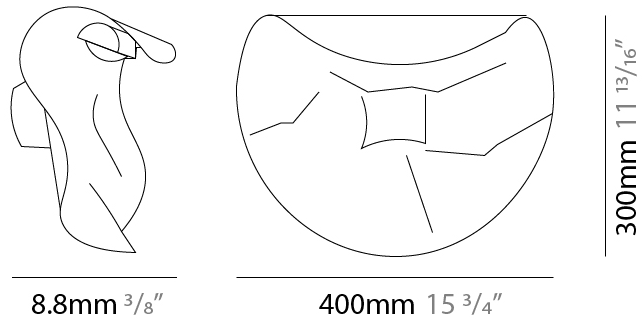

PROJECT
TYPE
SPECIFIER
QUANTITY
DATE

NON SO! SURFACE

D132134-

base number Finish Options

1. To build a product code in our configurator select the specify button on the base model # product page
2. To build a manual product code on this datasheet choose from the options listed below in blue font and add the suffix to the base model #

GENERAL

Series: Non So!
Partner: Knikerboker
Division: Design
Installation: Surface
Product Type: Wall Surface
Mounting Location: Wall
Light Distribution: Indirect

PHYSICAL

Shape: Abstract
Length (mm): 400
Length (in): 15 3/4
Height (mm): 300
Height (in): 11 13/16
Extension (mm): 180
Extension (in): 7 1/16

Fixture Finish: EWH / EBK / MAN / COF / PRD / SLF / GLF / CLF / BRL / EWS / EWG / EWC / EWR / EBS / EBG / EBC / EBB / MAS / MAD / MAC / MAB / COS / CGO / CCL / CBL / PRS / PRG / PRC / PRB

Fixture Material: Metal

ELECTRICAL

Lamp Type: LED
Input Wattage (W): 10.5
Total Output Wattage (W): 10
Dimming: Tri-Mode (Non-Dimming and Phase Dimming (120Vac only) and 0-10V Dimming)
Driver Included: Yes
Driver Location: Integrated
Driver Type: Constant Current - Universal
Driver Class: Class 2
Input Voltage (V): 120 - 277
Constant Current (MA): 250

LED

Number of LEDs: 1
Color Temperature (°K): 3000
Max. Delivered Lumen (lm): 1100
CRI: >85 CRI
Lamp Life (hrs): 50000

OPTICAL

RATINGS AND CERTIFICATIONS

Certified By: Certified for North American Standards
IP rating: IP20