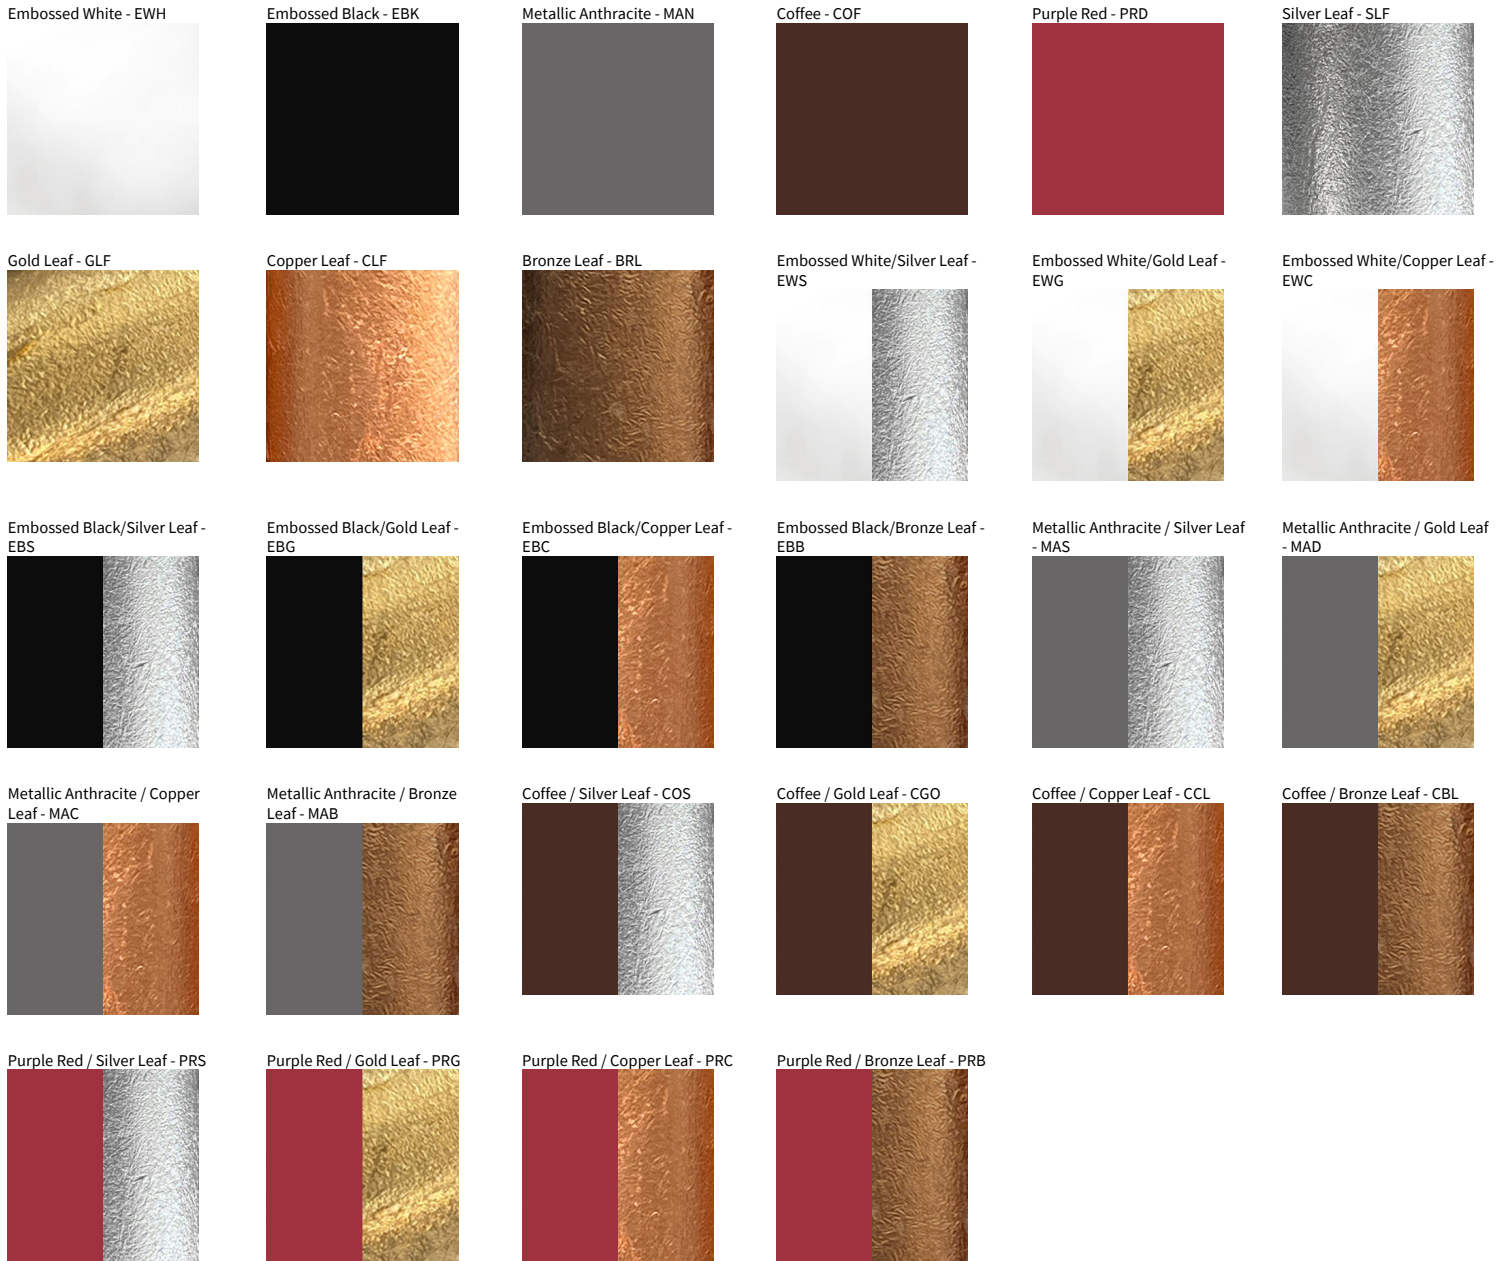

#### OPTICAL

## NON SO! COLOR FINISH CHART

PROJECT
TYPE
SPECIFIER
QUANTITY
DATE

### Fixture Finish

**Digital:** Not all screens are calibrated the same, and therefore, colors will appear differently between screens.  
**Physical:** When texture is involved, there will be variations in color, character and tone within a product series and between product families.