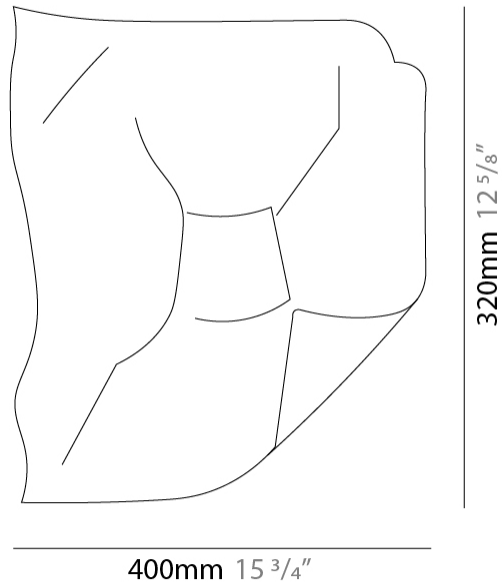

NON SO! SURFACE

D132143-

base number Finish
Options

1. To build a product code in our configurator select the specify button on the base model # product page
2. To build a manual product code on this datasheet choose from the options listed below in blue font and add the suffix to the base model #

GENERAL

Series: Non So!
Partner: Knikerboker
Division: Design
Installation: Surface
Product Type: Wall Surface
Mounting Location: Wall
Light Distribution: Indirect

PHYSICAL

Shape: Square
Length (mm): 320
Length (in): 12 ⁵/₈
Height (mm): 400
Height (in): 15 ³/₄
Extension (mm): 160
Extension (in): 6 ⁵/₁₆

Fixture Finish: EWH / EBK / MAN / COF / PRD / SLF / GLF / CLF / BRL / EWS / EWG / EWC / EWR / EBS / EBG / EBC / EBC / EBB / MAS / MAD / MAC / MAB / COS / CGO / CCL / CBL / PRS / PRG / PRC / PRB

Fixture Material: Metal

ELECTRICAL

Lamp Type: LED
Input Wattage (W): 10.5
Total Output Wattage (W): 10
Dimming: Tri-Mode (Non-Dimming and Phase Dimming (120Vac only) and 0-10V Dimming)
Driver Included: Yes
Driver Location: Integrated
Driver Type: Constant Current - Universal
Driver Class: Class 2
Input Voltage (V): 120 - 277
Constant Current (MA): 250
Upon Request: 0-10Vdc dimming / Phase dimming @120Vac / Non-dimming 120/277Vac

LED

Number of LEDs: 1
Color Temperature (°K): 3000
Max. Delivered Lumen (lm): 1100
CRI: >85 CRI
Lamp Life (hrs): 50000

OPTICAL

RATINGS AND CERTIFICATIONS

Certified By: Certified for North American Standards
IP rating: IP20